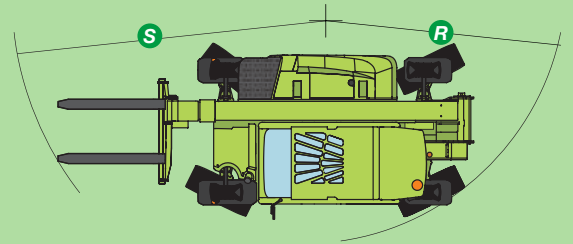

KEY SPECIFICATIONS

Total weight unladen with forks (kg)	6750
Maximum load capacity (kg)	3400
Maximum lift height (m)	6.9
Maximum forward reach (m)	3.45
Lift height at maximum capacity (m)	4.7
Forward reach at maximum load capacity (m)	1.3
Load capacity at maximum height (kg)	1200
Load capacity at maximum forward reach (kg)	1200
Engine (make/number of cylinders)	Deutz/4
Tier 3 engine power (kW/hp)	74.9/102
Fuel capacity (l)	150
Maximum speed (kph)	25
Hydraulic gear pump (bar-l/min)	210/105
Hydraulic oil capacity (l)	105
Electrical circuit (V)	12
Battery (Ah)	100
Cab compliant with ROPS/FOPS standards	✓
4x1 Electro Mechanical joystick controls	✓
Tac-Lock hydraulic attachment coupling	✓
Auxiliary boom hydraulics	✓
Two standard forks (1200mm)	✓
Hydrostatic transmission	✓
Finger touch direction control	✓
Inching pedal for precise control	✓
Permanent 4 wheel drive	✓
Four wheel steering	✓
Dry type disc brakes on all wheels	✓
Automatically locking parking brake	✓
405/70-24 tyres	✓
Rear differential lock	✓
Four cab working lights (2f & 2r)	✓
12V electrical on boom head	✓
Air suspension seat	✓
Front window protection	✓
Full size cab with air conditioning	✓
Stability control system	✓

DIMENSIONS

A (mm)	4180
B (mm)	905
C (mm)	2700
D (mm)	570
E (mm)	3865
F (mm)	565
H (mm)	2230
M (mm)	995
P (mm)	2475
R (mm)	3985
S (mm)	4670