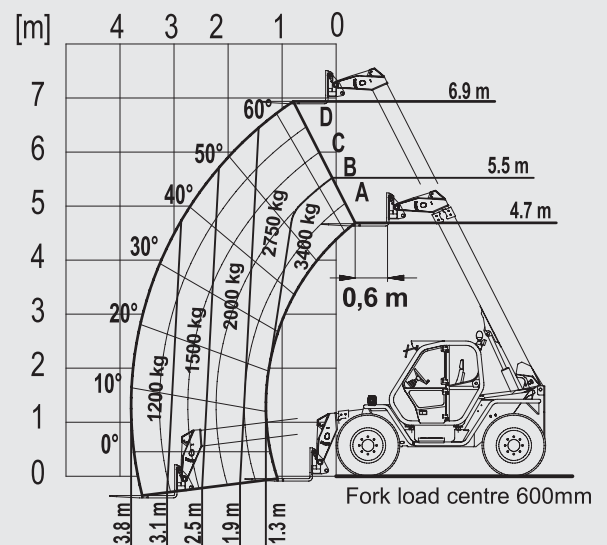

P34.7 Load Chart- standard forks

The Merlo TurboFarmer P34.7 is designed for high productivity and versatility in the agricultural environment. The Merlo design gives bigger performance in a smaller lighter machine with added flexibility. The excellent performance in off highway applications, make them ideal for agricultural work. For added productivity, a large range of optional attachments including buckets, crane hooks, winches, jibs and hay bale forks add to the versatility of the P34.7. The flexibility and versatility of telehandlers means they are operational for more hours, giving a higher rate of return. The Merlo TurboFarmer P34.7 can move 3400 kg up to 7m height and travel up to 25 km/h, with the extra benefits of a full size comfort cab. The 3 mode steering adds to the ease of operation. You benefit from easy to use versatile equipment, an increase in efficiency and productivity, and the safest telehandler with 50 years of specialist experience.