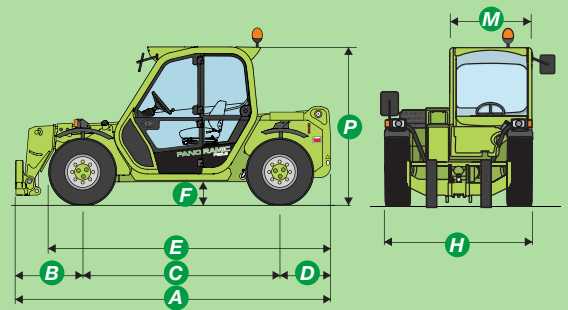

KEY SPECIFICATIONS

Total weight unladen with forks (kg)	6750
Maximum load capacity (kg)	3400
Maximum lift height (m)	6.9
Maximum forward reach (m)	3.45
Lift height at maximum capacity (m)	4.7
Forward reach at maximum load capacity (m)	1.3
Load capacity at maximum height (kg)	1200
Load capacity at maximum forward reach (kg)	1200
Engine (make/number of cylinders)	Deutz/4
Tier 3 engine power (kW/hp)	74.9/102
Fuel capacity (l)	150
Maximum speed (kph)	25
Hydraulic gear pump (bar-l/min)	210/105
Hydraulic oil capacity (l)	105
Electrical circuit (V)	12
Battery (Ah)	100
Cab compliant with ROPS/FOPS standards	✓
4x1 Electro Mechanical joystick controls	✓
Tac-Lock hydraulic attachment coupling	✓
Auxiliary boom hydraulics	✓
Two standard forks (1200mm)	✓
Hydrostatic transmission	✓
Finger touch direction control	✓
Inching pedal for precise control	✓
Permanent 4 wheel drive	✓
Four wheel steering	✓
Dry type disc brakes on all wheels	✓
Automatically locking parking brake	✓
405/70-24 tyres	✓
Rear differential lock	✓
Four cab working lights (2f & 2r)	✓
12V electrical on boom head	✓
Air suspension seat	✓
Front window protection	✓
Full size cab with air conditioning	✓
Stability control system	✓

DIMENSIONS

A (mm)	4180
B (mm)	905
C (mm)	2700
D (mm)	570
E (mm)	3865
F (mm)	565
H (mm)	2230
M (mm)	995
P (mm)	2475
R (mm)	3985
S (mm)	4670